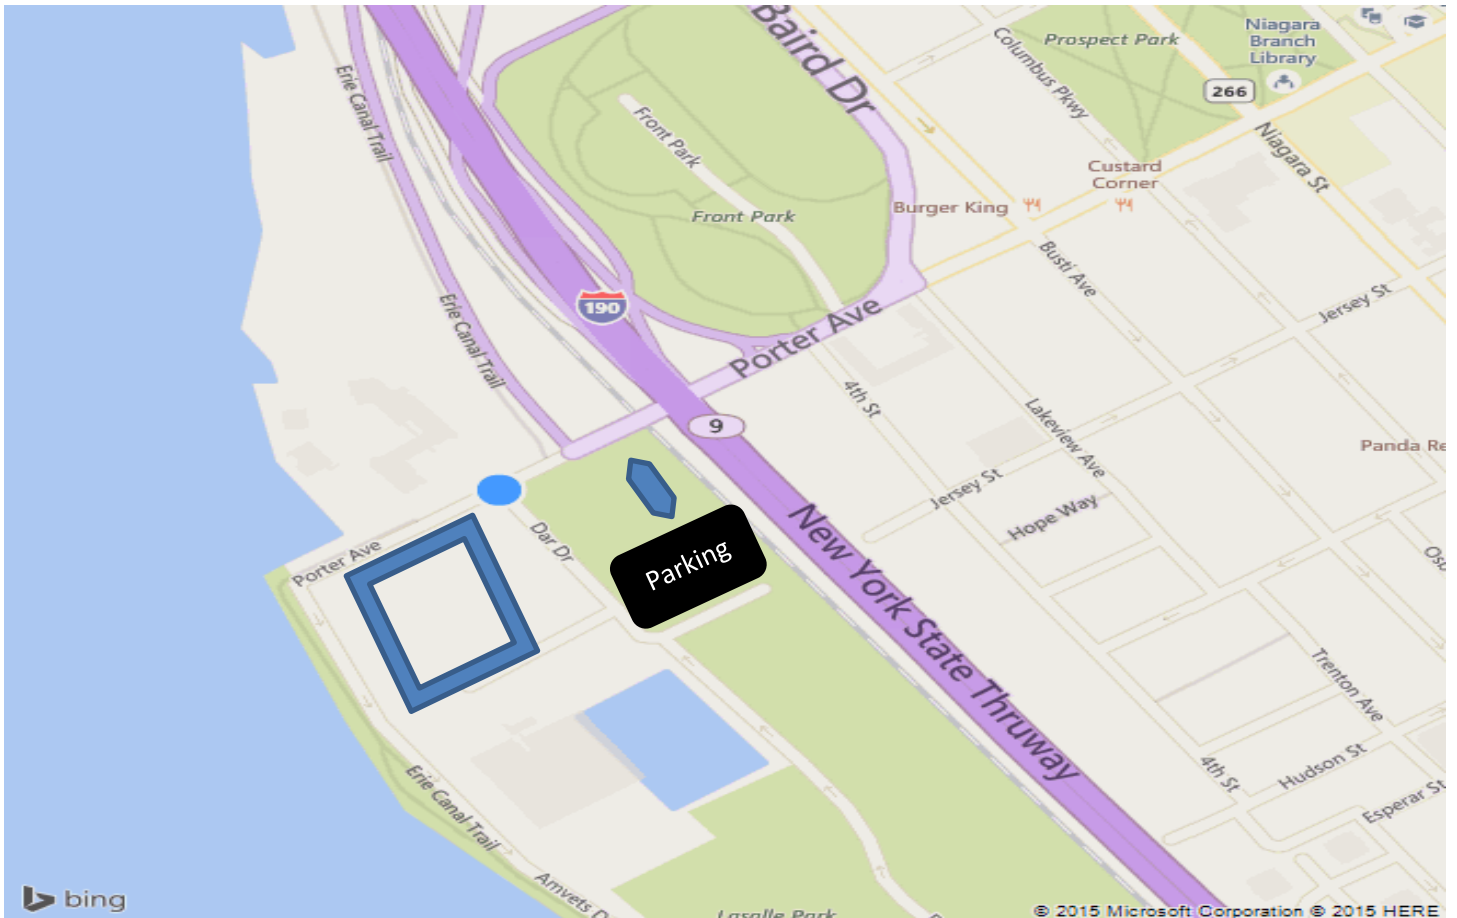

Colonel Ward Pumping Station – 2 Porter Ave. Buffalo NY 14201

From

Coming from the 190 South take the Porter Ave Exit and turn right and make a quick left onto DAR Drive.

Coming down Porter head west on Porter Ave crossing over the NY190. Once you get over the bridge you will make the first left hand turn onto DAR Drive.

After making the left turn onto DAR Drive. Proceed about 250 yards and you will come to the driveway entrance for the Centennial Pool parking lot on the left side.

Park Vehicles in the pools parking lot and use the pedestrian walk to cross DAR Drive and enter the Colonel Ward Pumping station through the rear gate.